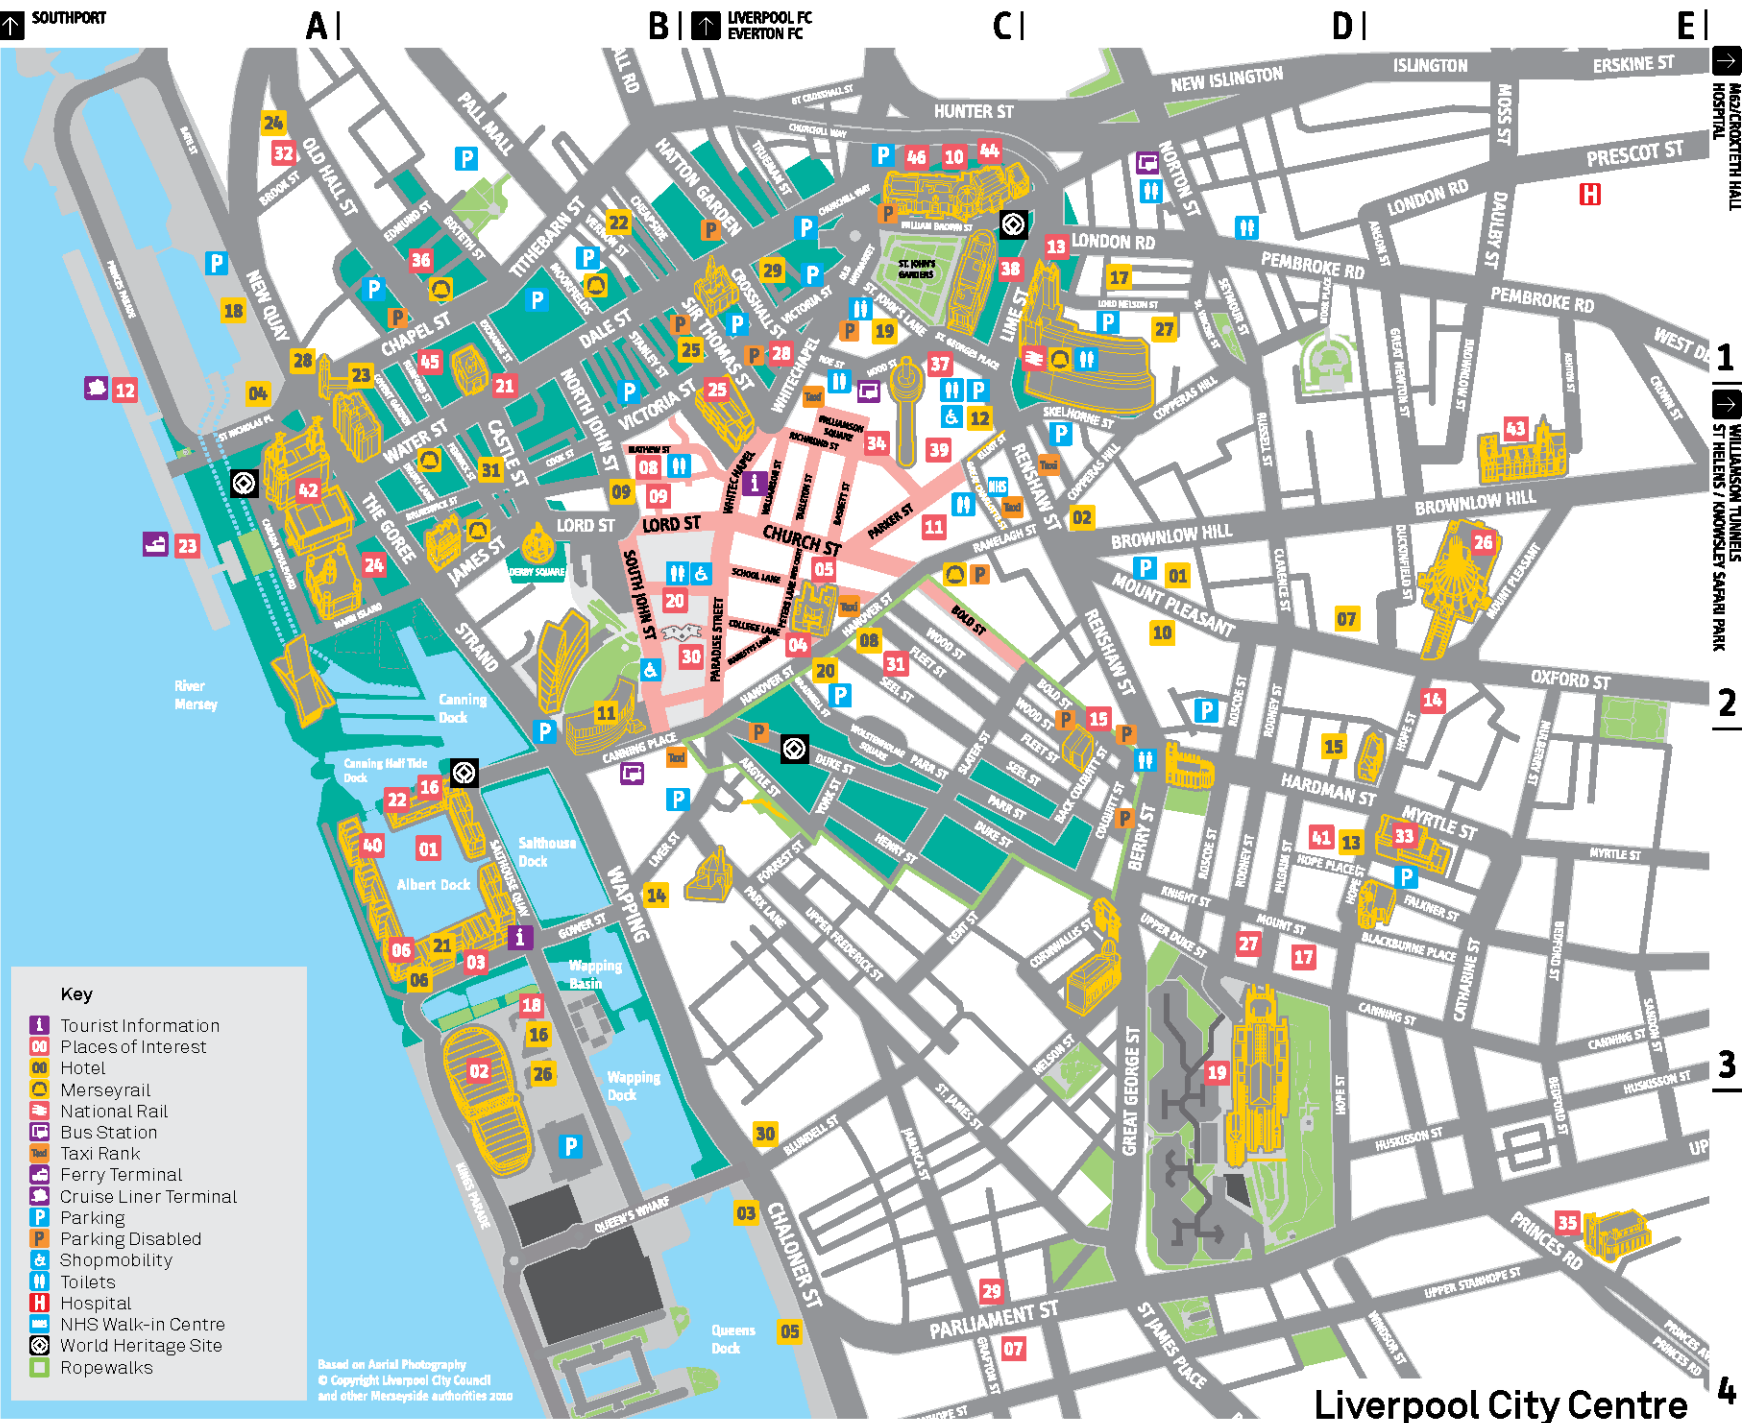

- 01 Albert Dock
- 02 Arena and Convention Centre Liverpool
- 03 Beatles Story
- 04 Bluecoat Display Centre/Gifts
- 05 Bluecoat
- 06 Bugworld Experience
- 07 Cain's Brewery Tours
- 08 Cavern Club
- 09 Cavern Walks
- 10 Central Library
- 11 Clayton Square Shopping Centre
- 12 Cruise Liner Terminal
- 13 Empire Theatre
- 14 Everyman Theatre
- 15 FACT
- 16 International Slavery Museum
- 17 LIPA
- 18 Liverpool Big Wheel
- 19 Liverpool Cathedral
- 20 Liverpool ONE Shopping
- 21 Liverpool Town Hall
- 22 Maritime Museum
- 23 Mersey Ferries
- 24 Mersey Tunnel Tours
- 25 Metquarter
- 26 Metropolitan Cathedral
- 27 Mr Hardman's Photographic Studio
- 28 National Conservation Centre
- 29 NOVAS Contemporary Urban Centre
- 30 Odeon Cinema
- 31 Open Eye Gallery
- 32 Passport Office
- 33 Philharmonic Hall
- 34 Playhouse Theatre
- 35 Princes Road Synagogue
- 36 Register Office
- 37 Royal Court Theatre
- 38 St. George's Hall
- 39 St. John's Shopping Centre
- 40 Tate Liverpool
- 41 Unity Theatre
- 42 Underwater Street
- 43 Victoria Gallery & Museum
- 44 Walker Art Gallery
- 45 Western Approaches
- 46 World Museum Liverpool

Key

- Tourist Information
- Places of Interest
- Hotel
- Merseyrail
- National Rail
- Bus Station
- Taxi Rank
- Ferry Terminal
- Cruise Liner Terminal
- Parking
- Parking Disabled
- Shopmobility
- Toilets
- Hospital
- NHS Walk-in Centre
- World Heritage Site
- Ropewalks